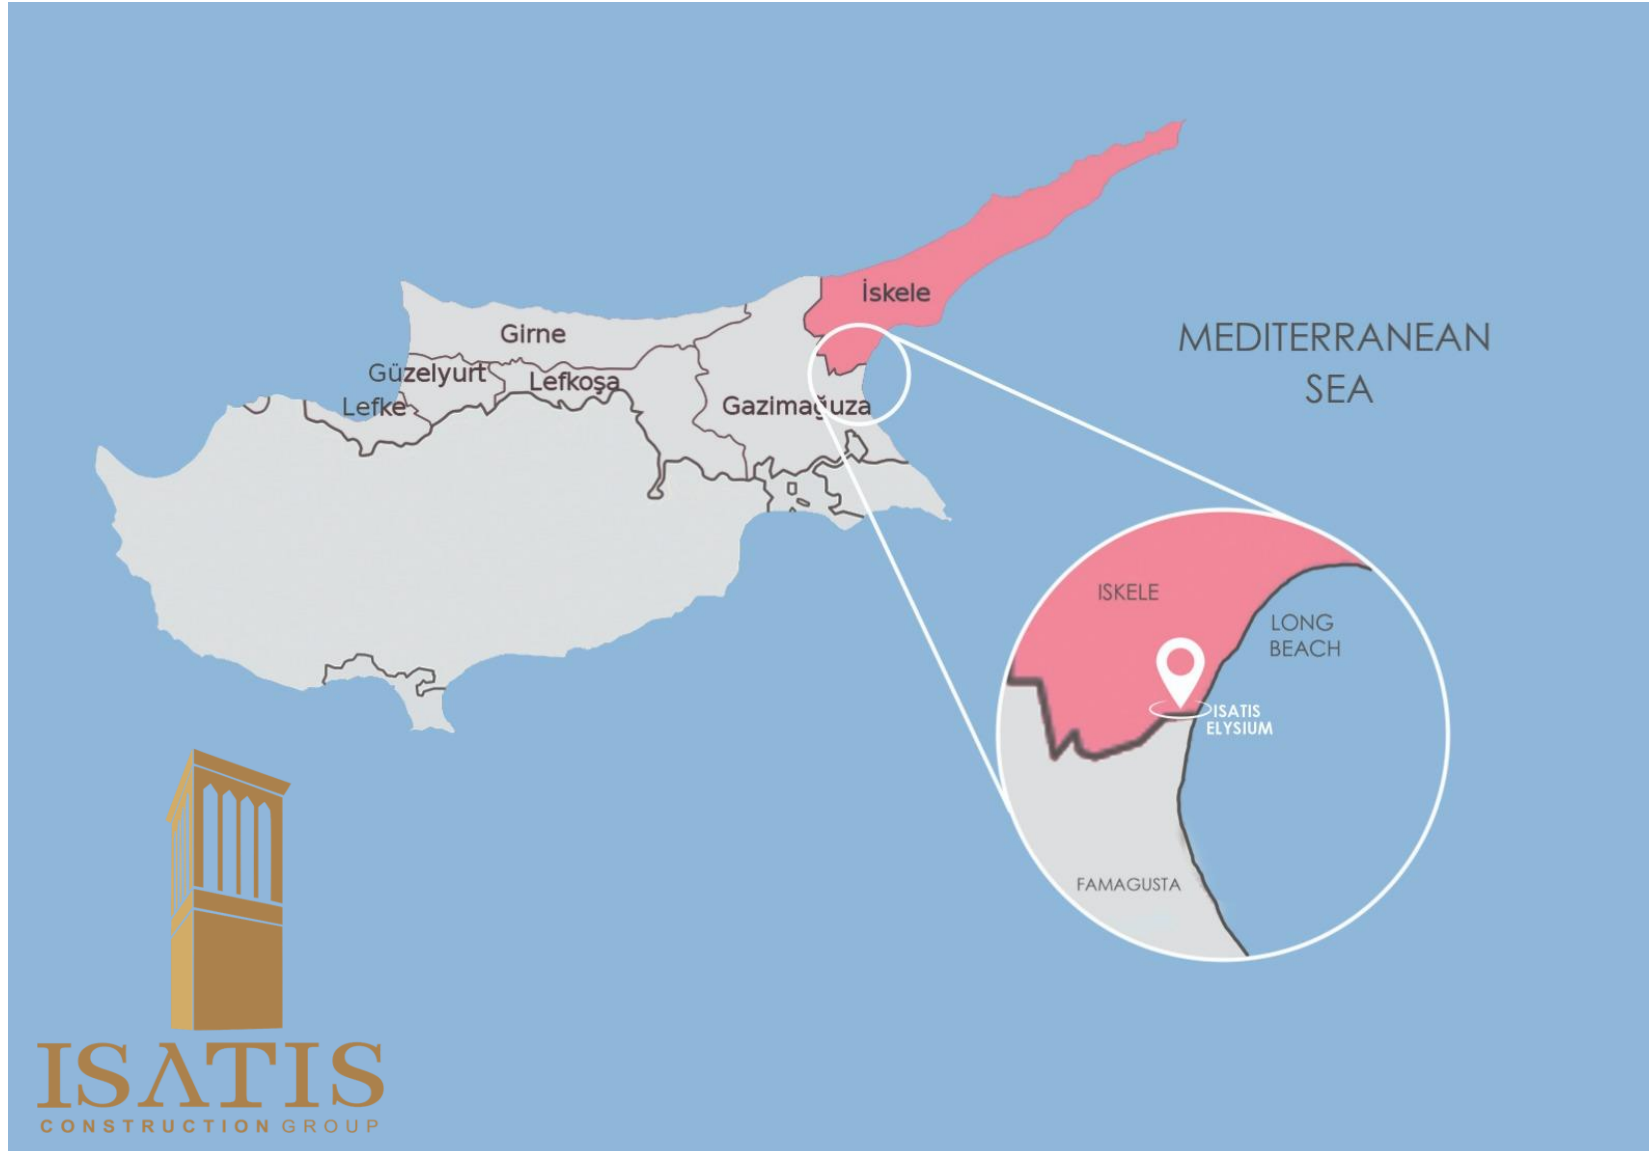

ISATIS

CONSTRUCTION GROUP

ELYSIUM II

by ISATIS Construction Group

# LOCATION

Just steps away from golden sands, balances tranquil with active, away from the bustle of the city and yet with easy access to its business and leisure hubs, makes North Cyprus your dream home.

- Larnaca Airport 79 km
- Nicosia 65 km
- Ayia Napa 45 km
- Ercan Airport 55 km
- Famagusta 10 km

## OVERVIEW

- Iskele Long beach, North Cyprus
- The entire project covers more than 51,500 m<sup>2</sup>.
- Delight in a world where dreams come true. Where families flourish and hearts unite – a perfect place to call home.
- Nestled within the esteemed ELYSIUM 2, it beckons you to a life of abundance, where every moment is enriched with luxury and comfort. Life here is beyond the ordinary, offering a world of its own, brimming with top-notch amenities and captivating attractions.